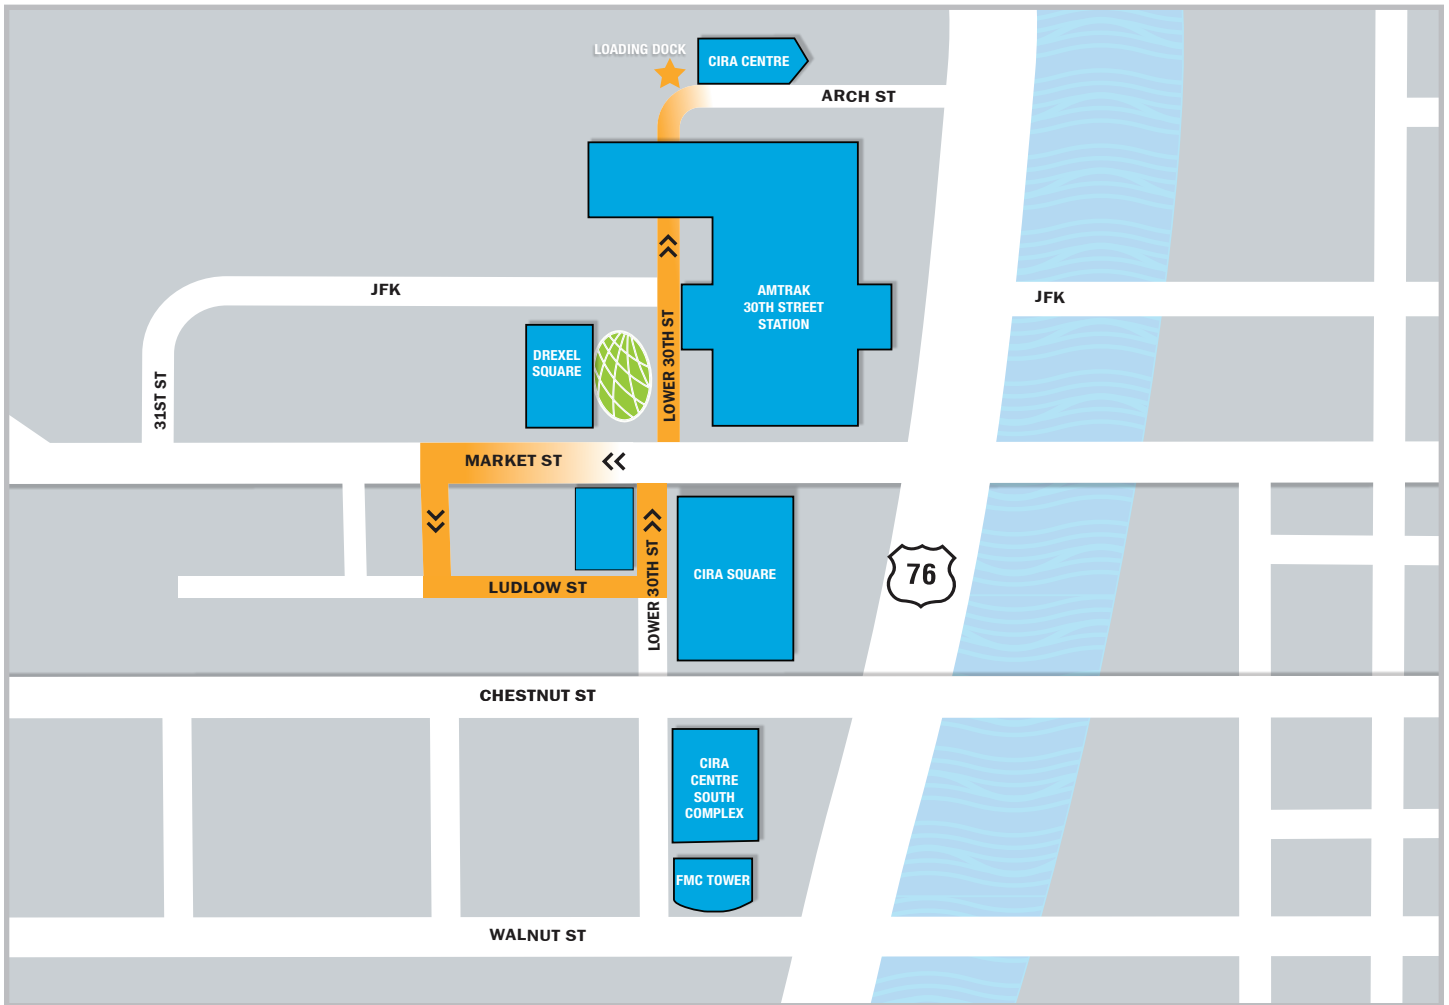

DIRECTIONS TO CIRA CENTRE LOADING DOCK

FROM MARKET STREET:

- Travel South onto 31st Street
- Turn left onto Ludlow Street
- Turn left onto Lower 30th Street until you see a "STOP" sign with directions to "Call Cira Centre Dockmaster"

**THE DOCKMASTER MUST BE CONTACTED *PRIOR*
TO CROSSING LIVE AMTRAK TRAIN TRACKS**

215.416.1073